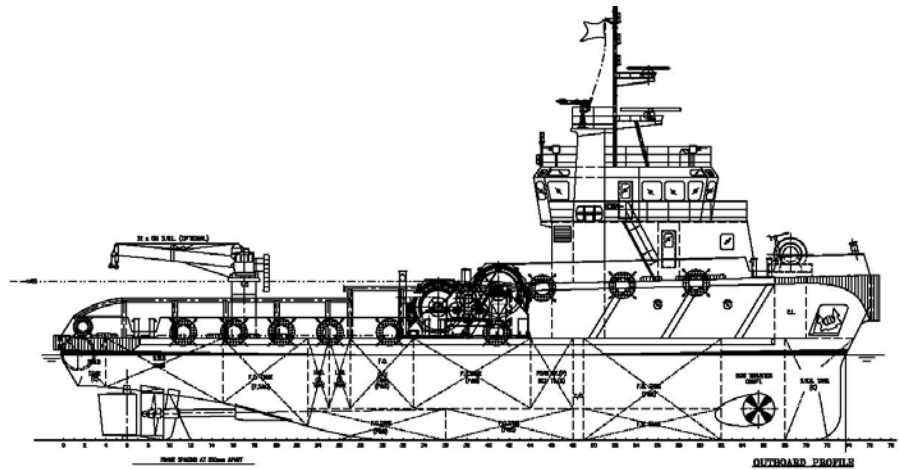

1105 PETERS ROAD
HARVEY, LOUISIANA 70058
U.S.A.

TEL: +1 (504) 362-4321
FAX: +1 (504) 362-1818

WWW.SUPERIORENERGY.COM

M/V SUPERIOR PACESETTER

Anchor Handling Tug

GENERAL INFORMATION	
Registry	Vanuatu
Official Number	1687
Call Sign	YJUX3
Gross Tonnage	499 (ITC 69)
Net Tonnage	149 (ITC 69)
Classification	ABS +A1 Towing Vessel +AMS
Year Built	2005

PRINCIPAL PARTICULARS	
Length	38.00 Meters
Breadth	11.80 Meters
Depth	4.80 Meters
Draft (max)	3.80 Meters

PERFORMANCE	
Bollard Pull	60-Tons (Design)
Full Speed	13.0 Knots
Type of Fuel	Marine Gas Oil
Fuel Consumption	15,000 Liters / Day

CAPACITIES	
Deck Cargo	300 Tons
Deck Strength	5-Tons/m ²
Clear Deck Area	150 m ²
Fuel Oil	300 m ²
Fresh Water	150 m ²

ACCOMODATIONS	
Living Quarters	18-Person Total 2 x 1-Man Berth 2 x 2-Man Berth 3 x 4-Man Berth

TOWING & ANCHOR HANDLING	
Anchors	2 x 1020 Kg Stockless w/ 32 mm Anchor Chain
Towing/Anchor Winch	Plimbsol, Double Drum, Electro-Hydraulic Winch
Line Pull	75-Tons @ 0-10 m/min 34-Tons @ 0-20 m/min 22-Tons @ 0-32 m/min
Brake Holding	150-Tons
Drum Capacity	1000m x 52mm Dia
Shark Jaw / Towing Pin	Plimbsol, 200-Tons, 95mm Chain / 98mm Wire
Tugger Winches	Plimbsol Electro-Hydraulic
Line Pull	10-Tons @ 15 m/min
Brake Holding	15-Tons
Drum Capacity	200m x 25mm